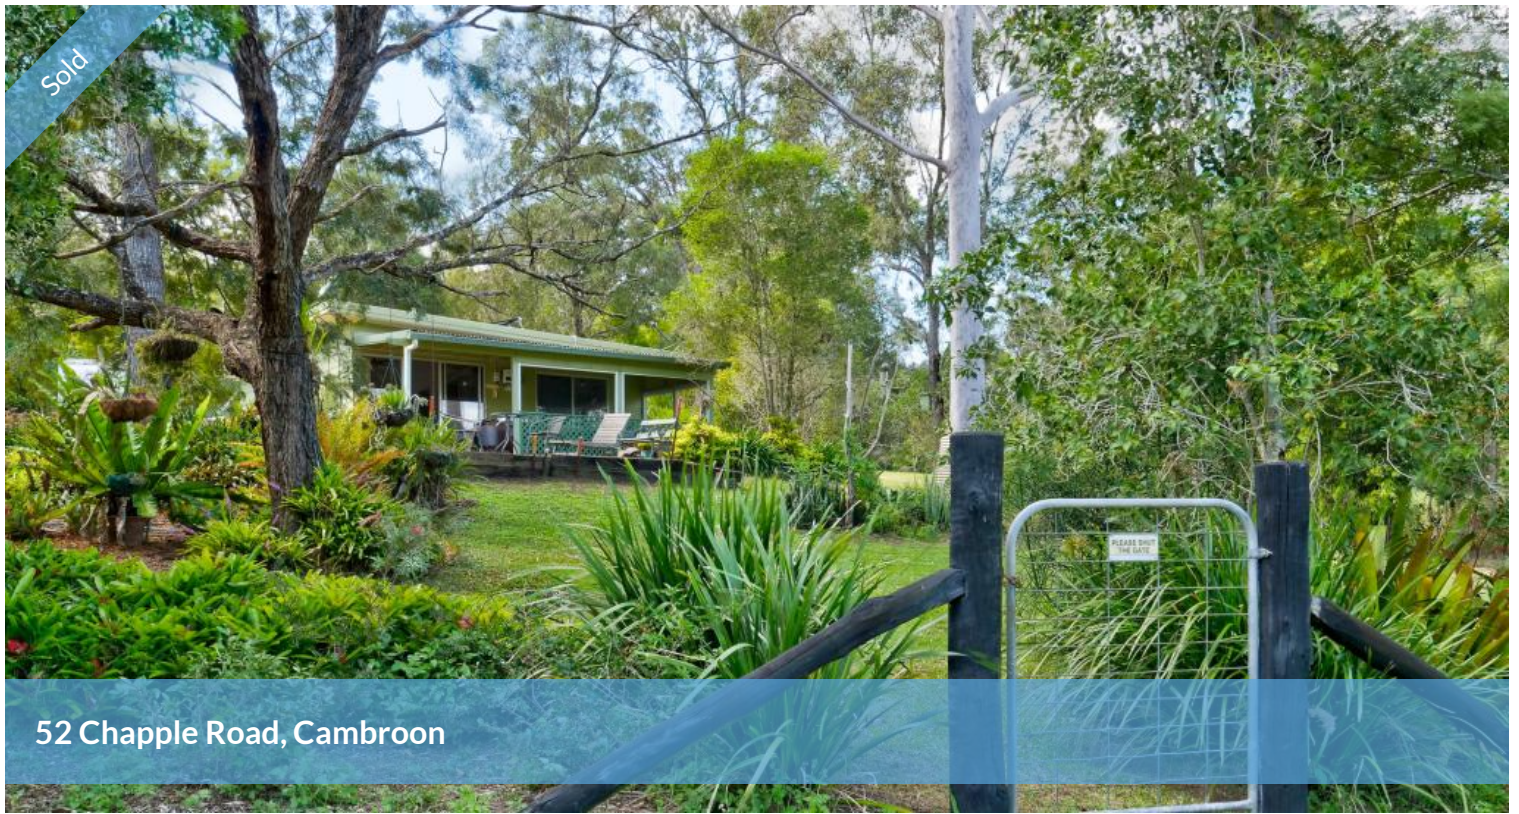

Sold

52 Chapple Road, Cambroon

A CUTE COTTAGE IN A MAGIC SETTING!

The setting for the cottage at Chapple Rd Cambroon is magic with mature trees, established grounds, meticulously-maintained lawns and the unmistakable sound of Bellbirds. There are a number of places to sit in the garden to enjoy the serenity. It's perfect! It is set among larger properties, affording the cottage total privacy.

You enter the 11/2 acre (6,500m2) property via a long bamboo-lined driveway, with a cute cottage at the rear of the block. The front covered entertaining area takes in a view of the landscaped grounds. Inside, there is an open plan living room that includes the kitchen. It's simple in layout & fitment, immaculate in maintenance & presentation. The floors are a concrete slab with cork tiles in a kitchen that has a freestanding electric stove. There is gas heating to warm the cottage in winter and a study nook that takes in the view (a great place to work).

There are 2 bedrooms, with freestanding wardrobes, and one bathroom. Another sitting area, at the rear of the cottage, adds to the outside relaxation choices. Infrastructure includes retainer walls and good tank water storage. Solar power back to the grid is a bonus. Outbuildings include a double garage and a container-shed, complete with a single carport.

RJR Property

52 Chapple Rd Cambroon - a cute cottage in a magic setting!